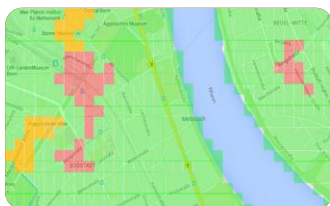

PRS

Insight MBB, Promote MBB Rolling Planning

Basic Performance

- KPI Insight
- Capacity Visibility
- Indoor&Outdoor MBB Quality

Advance Performance

- Fallback control
- Speed improvement
- Video Coverage

PRS : Exquisite MBB Network Assessment

KPI

Capacity

Hotspot

Fallback

Speed

App & More...

HUAWEI TECHNOLOGIES Co., LTD.
SUBJECT TO CHANGE WITHOUT NOTICE